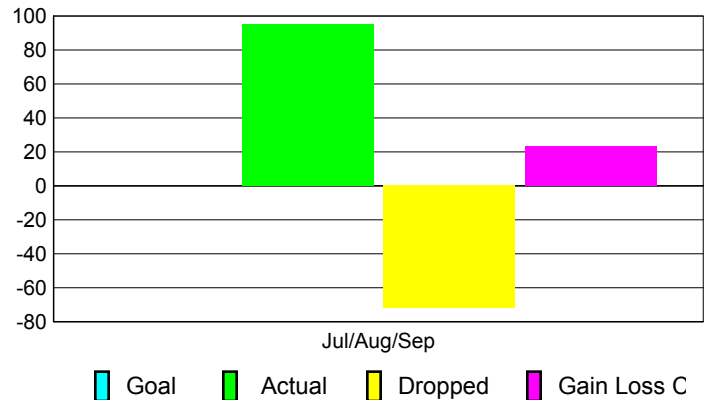

Membership Results 2010-2011

Goal, New, Dropped, Gain/Loss