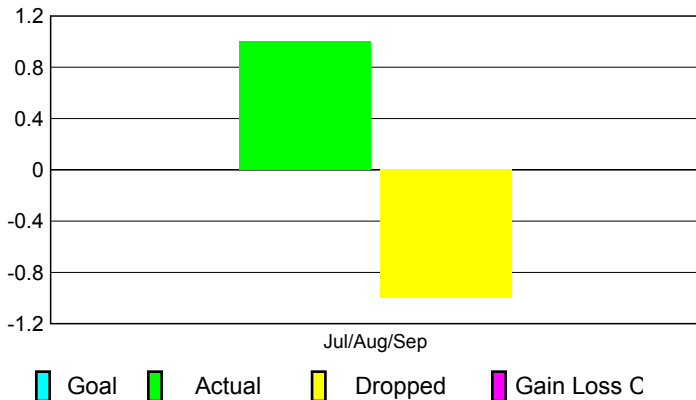

2010-2011 GMT Reports for District (or Undistricted) **District 4 C5**

GMT: **DANA M BIGGS**

Location: **CALIFORNIA**

GMT CA: **1**

CLUBS

Club Results
2010-2011

Clubs
2009-2010

Month	New Club Goal	Actual New Clubs	Actual Dropped Clubs	Gain/Loss of Clubs	Gain/Loss of Clubs
Jul/Aug/Sep	0	1	-1	0	-1
Totals	0	1	-1	0	-1

Club Results 2010-2011

Goal, New, Dropped, Gain/Loss

Comparison of Club Gain/Loss

Current Year Compared to the Previous Year

YTD Status Quo Clubs 2010-2011

Status Quo Clubs Compared to Status Quo Members

MEMBERSHIP