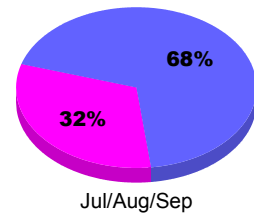

Membership Results
2010-2011

Membership
2009-2010

Month	Net Memb Goal	Actual New Memb	Actual Dropped Memb	Gain/Loss of Memb	Gain/Loss of Memb
Jul/Aug/Sep	0	95	-72	23	-38
Totals	0	95	-72	23	-38

Membership Results 2010-2011

Goal, New, Dropped, Gain/Loss

Comparison of Membership Gain/Loss

Current Year Compared to the Previous Year

Gender Comparison 2010-2011

Male Female